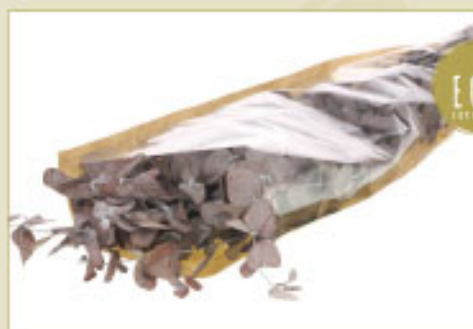

Weight: ±100 g

Loose

Craft paper

Transparent sleeve

Craft window sleeve

GET THE PACKAGING OF CHOICE

M. J. de GROOT - 10089 99 T W . 1  
LAMBDOO - LISSE

  
DRIED BOUQUET  
*by Verdevivo srl*