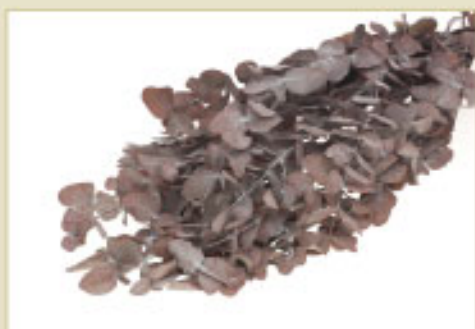

Loose

GET THE PACKAGING OF CHOICE