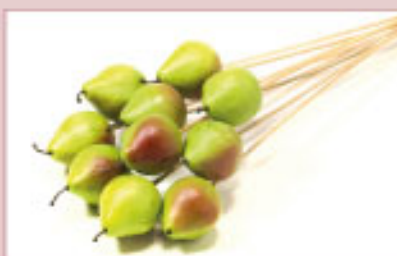

Weight: ±250 g

Size: Ø 3-4 cm

01822.000.0 | Natural green
Lemon sliced in bag

Weight: ±250 g

01828.000.0 | Natural green
Whole lime large in bag

Weight: ±250 g

Size: Ø 6-7 cm

00019.042.0 | Natural green
Apple 5 cm o/s

Length: 50 cm
Quantity: 10 pc

Size: Ø 5 cm

00006.042.0 | Natural green
Pear 5 cm o/s

Length: 50 cm
Quantity: 10 pc

Size: Ø 5 cm

NATURAL GREEN

00190.000.0 | Natural green
Gerst (hordeum)

Length: 60-70 cm
Quantity: bunch