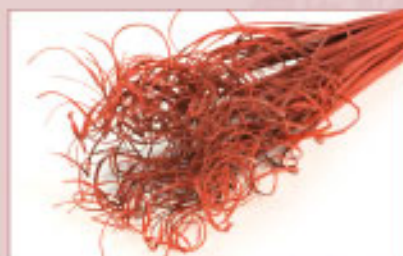

Length: 50 cm
Quantity: 10 pc

Size: Ø 8-10 cm

00450.065.0 | Red spring
Palmspear o/s

Length: 50 cm
Quantity: 10 pc

Size: Ø 12x15 cm

00070.065.0 | Red spring
Cane cone o/s

Length: 50 cm
Quantity: 10 pc

Size: Ø 9x3 cm