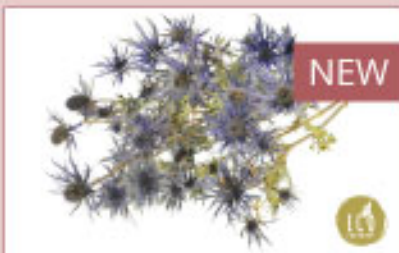

01877.000.0 | Natural blue
Eryngium 'blue star'

Length: 45-55 cm
Quantity: bunch