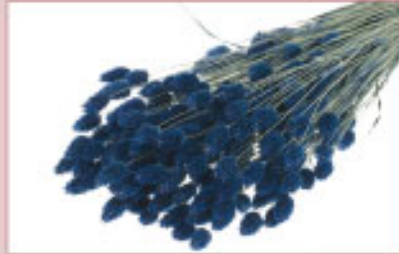

Length: 30-40 cm
Quantity: bunch

NEW

01391.003.0 | Dark blue
Indian corn

Length: 60 cm
Quantity: 3 pc

DARK BLUE

00210.003.0 | Dark blue
Haver (avena)

Length: 60-70 cm
Quantity: bunch

00456.003.0 | Dark blue
Phalaris