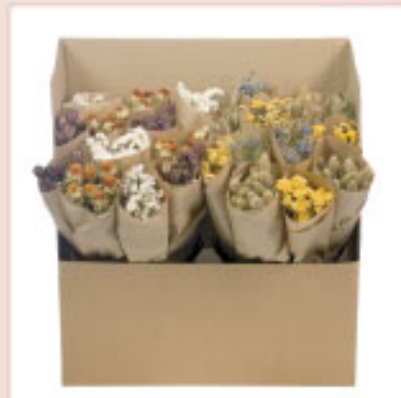

01153.000.1 | Cardboard box

DISPLAYED IN CARDBOARD BOX