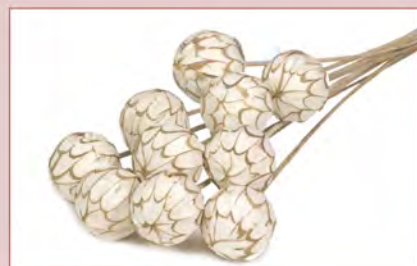

Length: 50 cm
Quantity: 5 pc

Size: Ø 6 cm

00553.000.0 | Natural
Sola kali ball o/s

Length: 50 cm
Quantity: 5 pc

Size: Ø 6 cm

00550.000.0 | Natural
Sola oval slice ball o/s

Length: 50 cm
Quantity: 5 pc

Size: Ø 6 cm

01349.000.0 | Natural
Sola bud 3 pc o/s

Length: 50 cm
Quantity: 5 pc

Size: Ø 5 cm

01348.000.0 | Natural
Paras pipul 3 pc o/s

Length: 50 cm
Quantity: 5 pc

Size: Ø 5 cm

01346.000.0 | Natural
luffa slice flat o/s