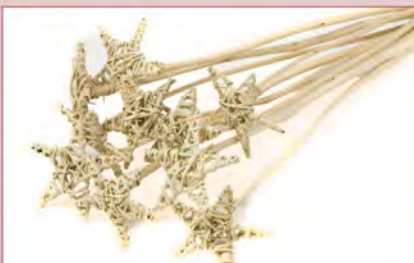

Length: 115 cm
Quantity: 3 pc

00631.000.0 | Natural
Lata star o/s

Length: 50 cm
Quantity: 10 pc

Size: Ø 8 cm

01351.000.0 | Natural
Brunch ball mini 3 pc o/s

Length: 50 cm
Quantity: 10 pc

Size: Ø 8 cm

00066.000.0 | Natural
Brunch ball o/s