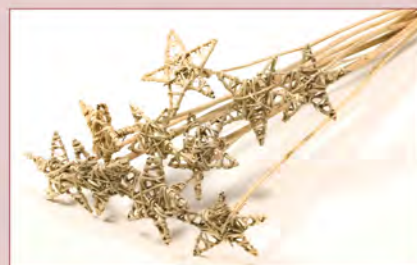

1 Dutch Dried Flowers are sowed in spring and harvested in summer.

2 Harvesting Dried Flowers requires a lot of hand craft. Most of the flower products are still cut piece by piece with knives or harvested with a sickle.

Length: 50 cm
Quantity: 10 pc

Size: Ø 2,5x8 cm

00070.000.0 | Natural
Cane cone

Length: 50 cm
Quantity: 10 pc

Size: Ø 3x9 cm

00337.000.0 | Natural
Lataheart upright o/s

Length: 50 cm
Quantity: 10 pc

Size: Ø 10 cm

00250.000.0 | Natural
Lataheart flat o/s

Length: 50 cm
Quantity: 10 pc

Size: Ø 8 cm

00668.000.0 | Natural
Wicker star open o/s

Length: 50 cm
Quantity: 10 pc

Size: Ø 7 cm

00552.000.0 | Natural
Sola robe ball o/s