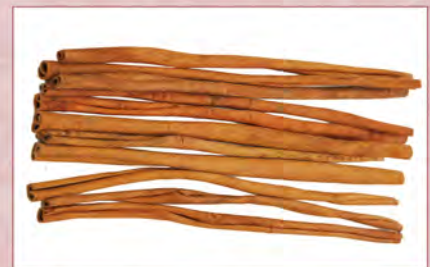

00099.000.0 | Natural brown
Cinnamon 40 cm kg bulk

Length: 40 cm
Quantity: bag

Weight: 1 kg