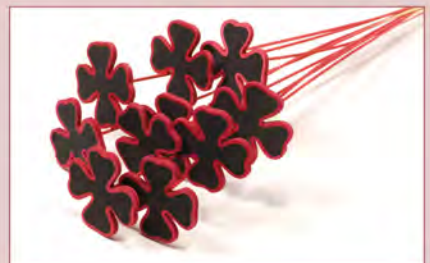

01074.035.0 | Red - black
Black board clover o/s

Length: 50 cm
Quantity: 10 pc

Size: Ø 6,5x9 cm