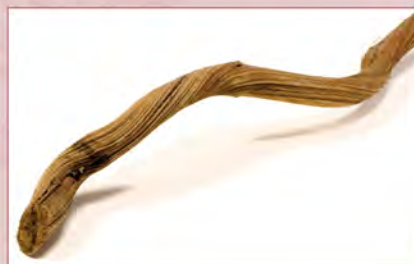

Size: Ø 8-10 cm

01076.000.0 | Natural Brown
Badam small o/s

Length: 50 cm
Quantity: 10 pc

Size: Ø 6-10 cm

00076.000.0 | Natural Brown
Cedar rose o/s

Length: 50 cm
Quantity: 10 pc

Size: Ø 5 cm

00166.000.0 | Natural Brown
Brunch ball 5 cm o/s

Length: 50 cm
Quantity: 10 pc

Size: Ø 5 cm

00727.000.0 | Natural brown
Latatwist medium

Length: 100 cm
Quantity: 1 pc

Size: Ø 2-4 cm

NATURAL BLUE

00391.000.0 | Natural blue
Nigilla flower

Length: 50 cm
Quantity: bunch