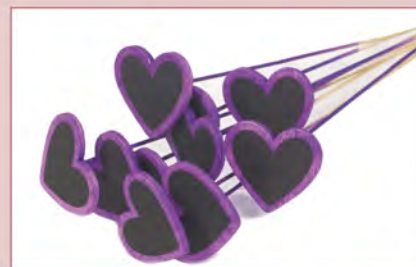

00048.085.0 | Purple
Berry cluster sugar o/s

Length: 50 cm
Quantity: 10 pc

Size: Ø 5-7 cm

00015.085.0 | Purple
Apple sugar o/s

Length: 50 cm
Quantity: 10 pc

Size: Ø 5 cm

00236.085.0 | Purple - black
Heart black board o/s