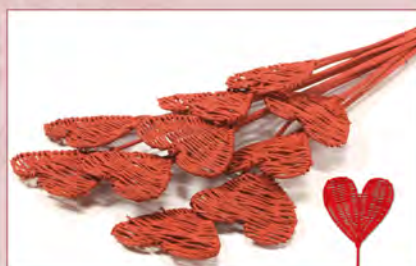

Size: Ø 7 cm

00337.065.0 | Red spring
Lataheart upright o/s

Length: 50 cm
Quantity: 10 pc

Size: Ø 8 cm

00250.065.0 | Red spring
Lataheart flat o/s

Length: 50 cm
Quantity: 10 pc

Size: Ø 8 cm

00451.055.0 | Cerise pink
Palm cup o/s