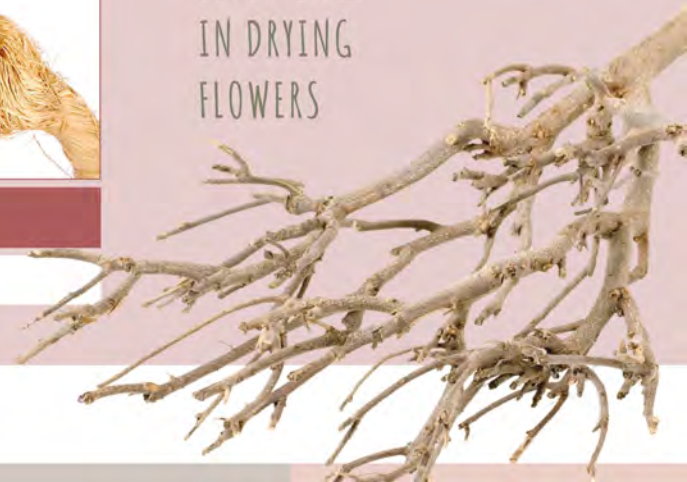

PROCESS

1 Dutch Dried Flowers are sowed in spring and harvested in summer.

2 Harvesting Dried Flowers requires a lot of hand craft. Most of the flower products are still cut piece by piece with knives or harvested with a sickle.

3 After the harvesting we process the flowers in our process rooms.

MORE THAN
35 YEARS
EXPERIENCE
IN DRYING
FLOWERS