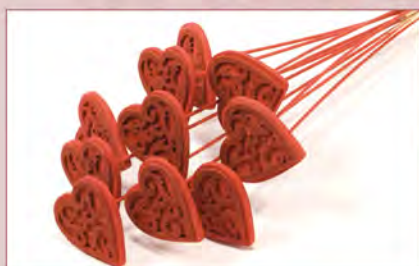

Length: 50 cm
Quantity: 10 pc

Size: Ø 7x6,5 cm

01211.065.0 | Red spring
Heart up Mamie o/s

Length: 50 cm
Quantity: 10 pc

Size: Ø 7x6,5 cm

00673.065.0 | Red spring
Wood/felt heart o/s

Length: 50 cm
Quantity: 10 pc

Size: Ø 7 cm

00337.065.0 | Red spring
Lataheart upright o/s

Length: 50 cm
Quantity: 10 pc

Size: Ø 8 cm

00250.065.0 | Red spring
Lataheart flat o/s

Length: 50 cm
Quantity: 10 pc

Size: Ø 8 cm

00451.055.0 | Cerise pink
Palm cup o/s