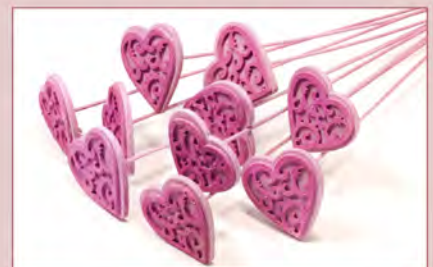

00250.058.0 | Pink wash
Lataheart flat o/s

Length: 50 cm
Quantity: 10 pc
Size: Ø 8 cm

01073.055.0 | Pink - black
Black board bird o/s

Length: 50 cm
Quantity: 10 pc
Size: Ø 6,5x9 cm

01071.055.0 | Pink - black
Black board butterfly o/s

Length: 50 cm
Quantity: 10 pc
Size: Ø 6,5x9 cm

01074.055.0 | Pink - black
Black board clover o/s

Length: 50 cm
Quantity: 10 pc
Size: Ø 6,5x9 cm

00236.055.0 | Pink - black
Heart black board o/s

Length: 50 cm
Quantity: 10 pc
Size: Ø 7 cm

01070.055.0 | Pink - black
Black board flower o/s

Length: 50 cm
Quantity: 10 pc
Size: Ø 7 cm

01075.055.0 | Pink - black
Black board watering can o/s

Length: 50 cm
Quantity: 10 pc
Size: Ø 6,5x9 cm

00673.058.0 | Pink - black
Wood/felt heart o/s