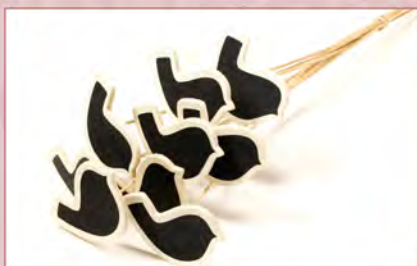

01347.000.0 | Natural
Amra pod 3 pc o/s

Length: 50 cm
Quantity: 10 pc

Size: Ø 5 cm

00071.000.0 | Natural
Cane coil

Length: 50 cm
Quantity: 10 pc

Size: Ø 9 cm

01073.000.0 | Natural - black
Black board bird o/s