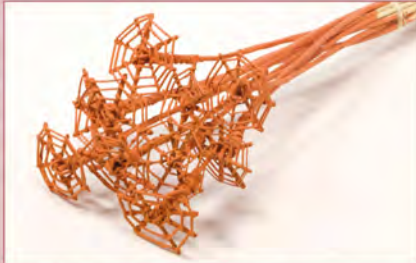

Length: 50 cm
Quantity: 10 pc
Size: Ø 5x7 cm

00049.032.0 | Yellow
Bell cup o/s

Length: 50 cm
Quantity: 10 pc
Size: Ø 5-7 cm

ORANGE

01500.025.0 | Orange spring
Lata spiderweb 8 cm flat o/s

Length: 50 cm
Quantity: 10 pc