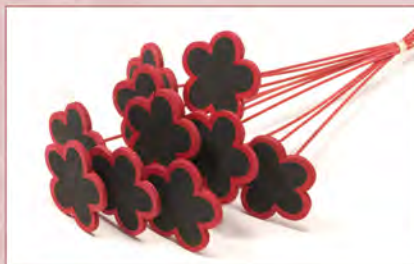

01070.035.0 | Red - black
Black board flower o/s

Length: 50 cm
Quantity: 10 pc

Size: Ø 7 cm